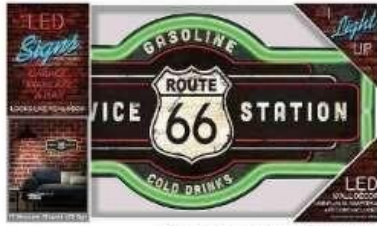

Black Plastic Housing

Side View

Open Tray Box Packaging

LED Light Up Signs

Item #L-001

16" Oval Ford Genuine Parts
\$17.00 Each
2+ Pieces: \$16.50 Each
4 Pieces/Case: \$16.00 Each

Item #L-002

17" Marquee Ford Genuine Parts
\$17.00 Each
2+ Pieces: \$16.50 Each
4 Pieces/Case: \$16.00 Each

Item #L-030

17" Marquee Chevy Super Service
\$17.00 Each
2+ Pieces: \$16.50 Each
4 Pieces/Case: \$16.00 Each

Item #L-011

17" Marquee Texaco-Red

Item # L-012

17" Marquee Jeep
\$17.00 Each
2+ Pieces: \$16.50 Each
4 Pieces/Case: \$16.00 Each